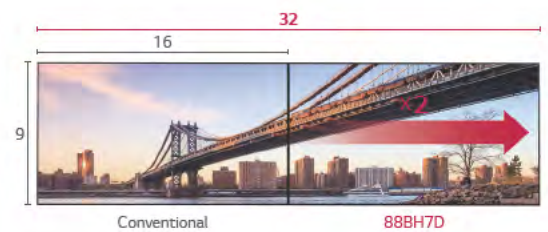

88" Ultra-Stretch Digital Signage - 88BH7D

32:9 Aspect Ratio for Unique Installations

The 88BH7D is a new signage format with a 32:9 "stretch" widescreen aspect ratio plus Ultra HD 4K resolution. Turn heads and engage customers as never before with installations that can maximize this dramatic effect in a variety of new ways. A work of art in itself, the Ultra-Stretch 88BH7D elevates virtually any space

Key Features

New Design Configuration

Ultra HD Resolution (3,840 x 1,080)

The large Ultra HD screen delivers an immersive viewing experience.

32:9 Extended Wide Format

Dynamic, enhanced content can now be delivered on a single screen thanks to the new 32:9 format.

Sleek Design for Space

Ultra-Stretch Signage delivers seamless content as an in-store signboard, digital banner and more, thanks to its generous aspect ratio. Installed on a wall, on a pillar or perhaps over the entrance, it adds premium style while uniquely engaging with all who behold its striking form factor.

88" Ultra-Stretch Digital Signage - 88BH7D

32:9 Aspect Ratio for Unique Installations

Screen Size

88" (87.80" diagonal)

88BH7D

- Brightness: 700 cd/m²
- Aspect Ratio: 32:9
- Bezel: 4.4 mm (L/R), 5.9 mm (T/B)
- Depth: 103.9 mm
- Interface: HDMI (3), DP, RJ45, IR, USB (2), SD Card, RS232C