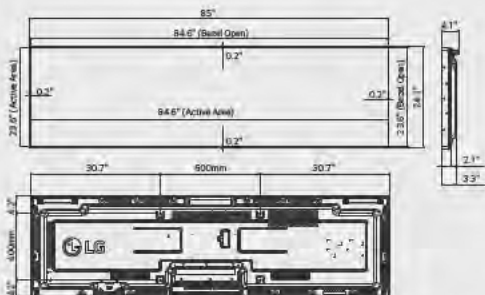

Dimension (unit : mm)

88" (87.80 diagonal)

84.97 x 24.06 x 4.09 in / 75.40 lbs

Connectivity

- | | | |
|---------------------|-------------|-----------------|
| 1 IR & LIGHT SENSOR | 7 DP In | 13 SD Card |
| 2 RS-232C In | 8 DVI-D In | 14 LAN In |
| 3 RS-232C Out | 9 HDMI 1.4 | 15 LAN Out |
| 4 AUDIO In | 10 HDMI 2.0 | 16 Pixel Sensor |
| 5 AUDIO Out | 11 USB 2.0 | |
| 6 DP Out | 12 USB 3.0 | |