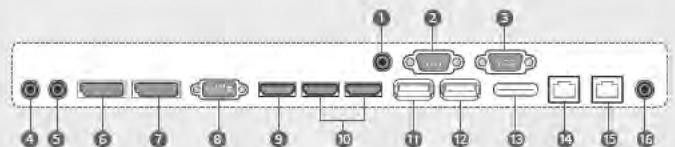

Dimension (unit : mm)

88" (87.80 diagonal)

84.97 x 24.06 x 4.09 in / 75.40 lbs

Connectivity

- | | | |
|---------------------|-------------|-----------------|
| 1 IR & LIGHT SENSOR | 7 DP In | 13 SD Card |
| 2 RS-232C In | 8 DVI-D In | 14 LAN In |
| 3 RS-232C Out | 9 HDMI 1.4 | 15 LAN Out |
| 4 AUDIO In | 10 HDMI 2.0 | 16 Pixel Sensor |
| 5 AUDIO Out | 11 USB 2.0 | |
| 6 DP Out | 12 USB 3.0 | |