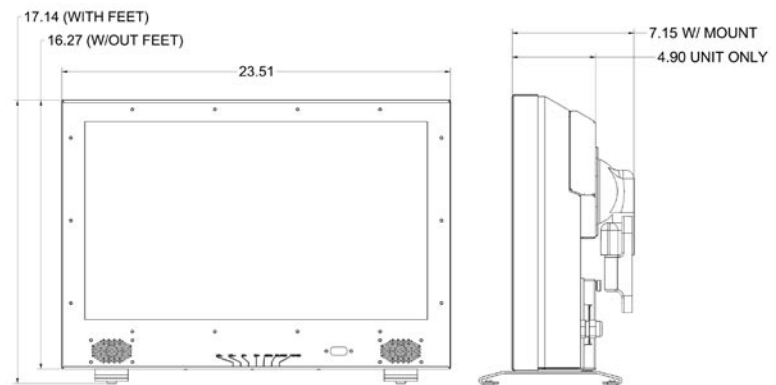

Optional wall mounts and deck planter poles are weatherized and include stainless steel hardware

Model 2310HD

LCD Screen	23-inch diagonal TFT Active Matrix
Resolution	1366 x 768 WXGA
Aspect Ratio	16:9
Active Area	508.1 x 285.7 mm
Contrast Ratio	700:1
Response Time	8 milliseconds
Viewing Angle	160° by 140°
Input Connectors:	
RF	Antenna/CATV (NTSC, ATSC, QAM)
HDMI	HDMI Input x1
Video Composite	S-Video x1 and Composite Video x1 L/R Audio Inputs x2
Video Component	YCbCr/YpPr x1 (supports HDTV inputs at 480i, 480P, 567i, 576P, 720P and 1080i) and audio L/R channels x1
PC	15-pin D-sub VGA
RS232 Serial	Full-featured command set with discrete on/off, input select and volume control
Input Power	100-240 VAC, 50-60 Hz 2.2A Max
Audio	10-watt x 2 channels, water-resistant speakers L/R Audio output connector inside rear cover
Operating Temp.	-24° to 122° F. (-31° to 50° C.) *
Non-op. Temp. (Off-mode with power applied)	-24° to 140° F. (-31° to 60° C.)
Accessories Included	Water-resistant remote control with lithium battery Removable table top stand
TV Dimensions	23.51 in. W x 16.27 in. H x 4.90 in. D
Weight	22 lbs., 25 lbs. with table top stand
Shipping Dimensions	30.31 in. W x 19.49 in. H x 8.86 in. D
Shipping Weight	28 lbs.
Warranty	One-year, in-factory, parts and labor

*Temperature range is for operation in shaded location.

SunBriteTV Model 2310HD

(All dimensions are in inches)

TV Dimensions are:

23.51 in. W x 16.27 in. H x 4.90 in. D

Height dimension with table top stand is 17.14 in.