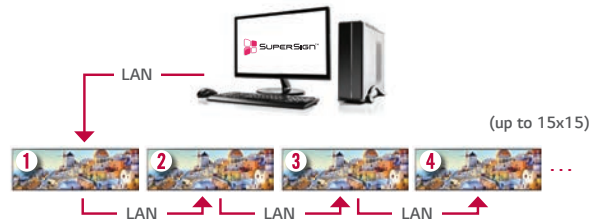

LAN Daisy Chain

The LAN daisy chain allows you to control and monitor devices, distribute content, and even update firmware.